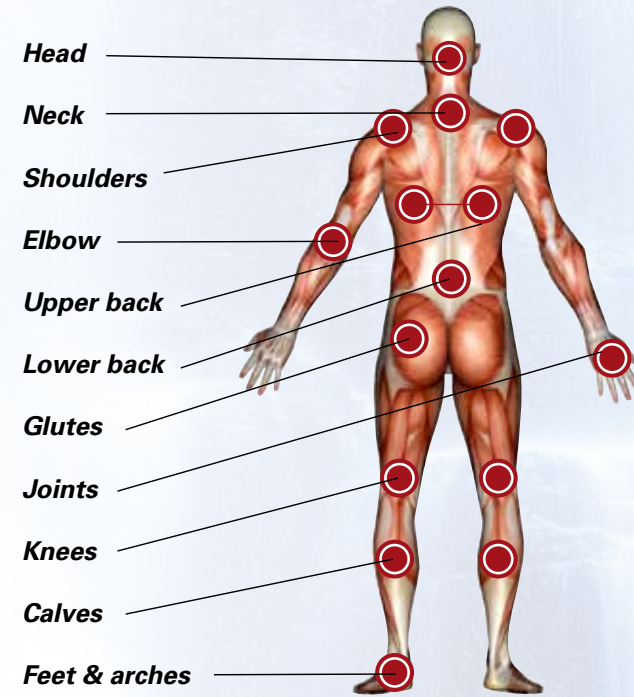

Aqua Rolling Massage™

Our exclusive Aqua Rolling Massage™ pushes water up the back of the seat through specially designed recesses in the spa shell.

The resulting agitation of the water creates a vigorous massage that works the muscles throughout your back.

Intense Therapy Zone™

The Intense Therapy Zone™ provides a concentrated, penetrating massage to the lower regions of your back. The intensity of the pressure can be adjusted.

Only Passion Spas offers a therapy system for your lower back muscles that allows you to isolate specific areas with the intensity of massage you desire.

Levitation Bed™

The Levitation bed™ is the most innovative spa massage feature available.

Experiencing this massage will give you a floating sensation because your body is completely enveloped in a soothing massage that can be adjusted for intensity and effect. You can lie either face down or face up, giving you a full head to toe massage that is simply amazing. The Levitation Bed™ is the only one of its kind and offered exclusively by Passion Spas.

Waterfall Massage™

Imagine a continuous stream of cascading, warm water falling gently on your neck and shoulders. This is the sensation you experience when enjoying the delightful effects of our innovative Waterfall Massage™. When finished, you will exit the spa with your upper back and neck feeling totally and completely relaxed.