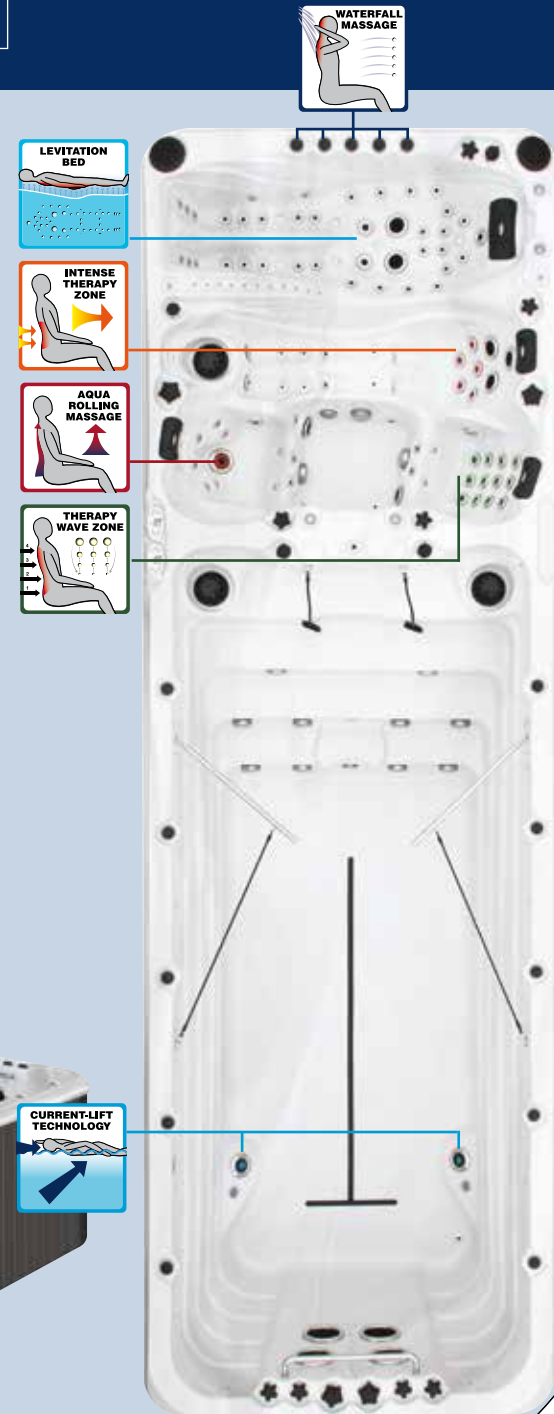

The Energy Swim Spa, fully featured with a long swim lane and over 100 jets, is an impressive authority in the Passion Spas Fitness Collection. In addition to our Current Lift Technology™, which is an invention of Passion Spas to keep the swimmer prone on the water surface, there is Aqua Rolling Massage™, Intense Therapy Zone™, Therapy Wave Zone™, and Waterfall Massage™. The Energy also includes our innovative Levitation Bed, a top-to-toe full-body massage feature that creates a deeply relaxing floating sensation. Furthermore, with two seats and one lounger, there's plenty of room to share. The Energy is also divided into a swim and spa section with Dual Zone heating. This allows you to stay cool during your workout and then sooth your tired muscles in the hot water of the spa.

- Dimensions Standard: 720 x 228 x 128 cm
- Dimensions Deep: 720 x 228 x 152 cm
- Number of Seats: 2
- Number of loungers: 2
- Total Massage Jets: 104
- Turbo Swimjets: 4
- Floor Swimjets: 2
- Synergy Water Maintenance System
- Energy Efficient Filtration Pump
- Starbrite Interior LED light System
- Wi-Fi Ready
- Hybrid Heating™
- Capacity Standard: 14000 liter
- Dry Weight Standard: 1650 kg

- Capacity Deep: 16000 liter
- Dry Weight Deep: 1800 kg
- Current-Lift Technology™

Full specification page 39

Features

	DREAM	RENEW	REFRESH	RELAX	REPOSE
PROFESSIONAL DESIGN					
Seats	3	2	4	3	3
Loungers	2	1	1	2	3
StarBrite Interior LED Light System	Standard	Standard	Standard	Standard	Standard
Water Fall with LED	—	Standard	Standard	Standard	Standard
Molded Headrest Soft Pillows	—	3	3	3	4
Aromatherapy	—	Standard	Standard	Standard	Standard
PHYSICAL THERAPY					
Aqua Rolling Massage™	—	—	—	—	—
Water Jets	20	26	26	30	50
Air Injector Jets	—	8	8	6	10
Massage Pump	5HP	5HP	5HP	5HP	5HP
Filtration Pump	—	1/4 HP	1/4 HP	1/4 HP	1/4 HP
Air Pump	—	1/2 HP	1/2 HP	1/2 HP	1/2 HP
PERFECT WATER					
Ozone Jets	—	1	1	1	1
Ozone Sanitation System	—	Standard	Standard	Standard	Standard
Skim Filter	Standard	Standard	Standard	Standard	Standard
Gravity Drain	Standard	Standard	Standard	Standard	Standard
Synergy Water Maintenance System	—	—	—	—	Standard
PLANET FRIENDLY					
Heat Lock System	Standard	Standard	Standard	Standard	Standard
Polyurethane Urethane Insulation	Standard	Standard	Standard	Standard	Standard
Triple Layer Insulation	—	Standard	Standard	Standard	Standard
Hybrid Heating™	Standard	Standard	Standard	Standard	Standard
5/4 Ultra Efficient Walk – On Cover	Optional	Optional	Optional	Optional	Standard
PRECISION ENGINEERING					
Synthetic Maintenance Free Cabinet	Standard	Standard	Standard	Standard	Standard
Everlast™ Synthetic Floor	—	Standard	Standard	Standard	Standard
Durable Synthetic Support structure	—	Standard	Standard	Standard	Standard
PROTECTION FOR YOU					
Warranty Equipment	2 Year	2 Year	2 Year	2 Year	2 Year
Warranty Surface	5 Year	5 Year	5 Year	5 Year	5 Year
Warranty Structure	10 Year	10 Year	10 Year	10 Year	10 Year