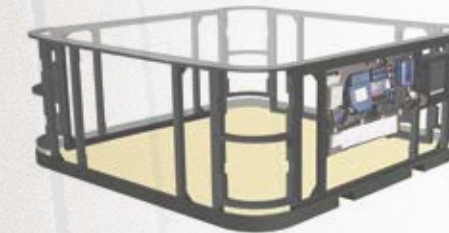

Durable Synthetic Support Structure