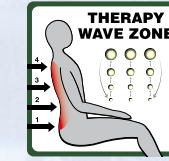

Intense Therapy Zone™

The Intense Therapy Zone™ provides a concentrated, penetrating massage to the lower regions of your back. The intensity of the pressure can be adjusted.

Only Passion Spas offers a therapy system for your lower back muscles that allows you to isolate specific areas with the intensity of massage you desire.

Levitation Bed™

The Levitation bed™ is the most innovative spa massage feature available.

Experiencing this massage will give you a floating sensation because your body is completely enveloped in a soothing massage that can be adjusted for intensity and effect. You can lie either face down or face up, giving you a full head to toe massage that is simply amazing. The Levitation Bed™ is the only one of its kind and offered exclusively by Passion Spas.

Waterfall Massage™

Imagine a continuous stream of cascading, warm water falling gently on your neck and shoulders. This is the sensation you experience when enjoying the delightful effects of our innovative Waterfall Massage™. When finished, you will exit the spa with your upper back and neck feeling totally and completely relaxed.

Therapy Wave Zone™

The Therapy Wave Zone™ is a massage that starts at the lower back, and slowly works its way up from your lower back to your shoulders and neck. The sensation mimics a cushioned rolling pin running up and down your back, soothing your muscles as it works its way from your lower back to neck.