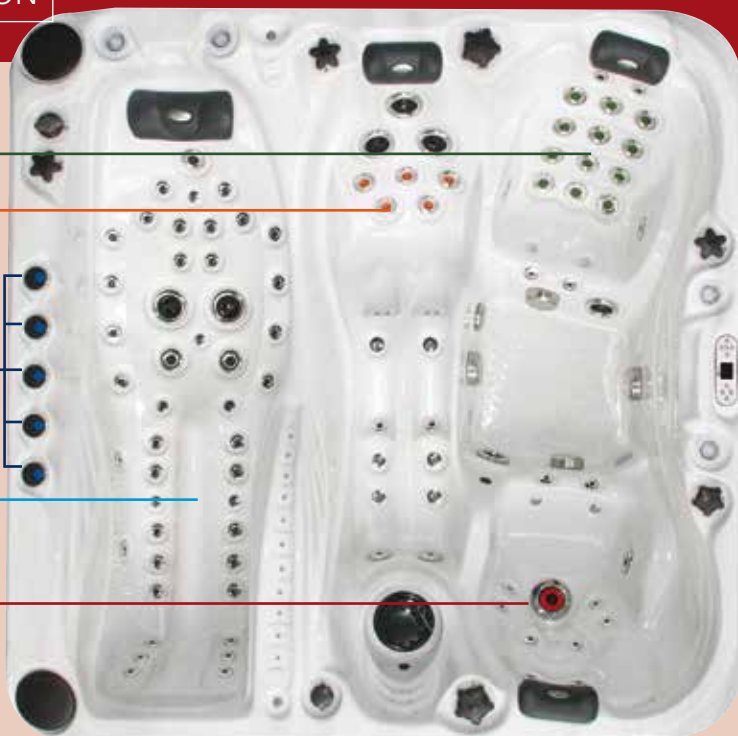

Full specification page 37

- Dimensions: 213 x 213 x 91 cm
- Number of Seats: 4
- Number of Loungers: 1
- Total Massage Jets: 78
- Aqua Rolling Massage™
- Soft Air Massage System
- Synergy Water Maintenance System
- Energy Efficient Filtration Pump
- Starbrite Interior Led Light System
- Wi-Fi Ready
- Hybrid Heating™
- Capacity: 1490 L
- Dry Weight: 390 KG

THE EUPHORIA EXCLUSIVE COLLECTION

The Euphoria Spa combines the most innovative spa massage ever developed with a 4-person configuration that provides multiple types of invigorating massage. The Levitation Bed™ was developed by Passion Spas and allows the user to lie face down or face up on the massage bed for a head-to-toe massage on both the front and back of the body. The Euphoria also features a comfortable lounge and bucket seats, creating a plethora of seating and massage experiences, like Aqua Rolling Massage™, Therapy Wave Zone™, Intense Therapy Zone™ and Waterfall Massage™.

The 100+ jets allow you to target any part of your body with an invigorating massage, and jet pressure can be controlled throughout the spa. The Euphoria includes our exclusive Synergy Water Maintenance System as well as the full line-up of standard features offered in our Signature Spa Collection.