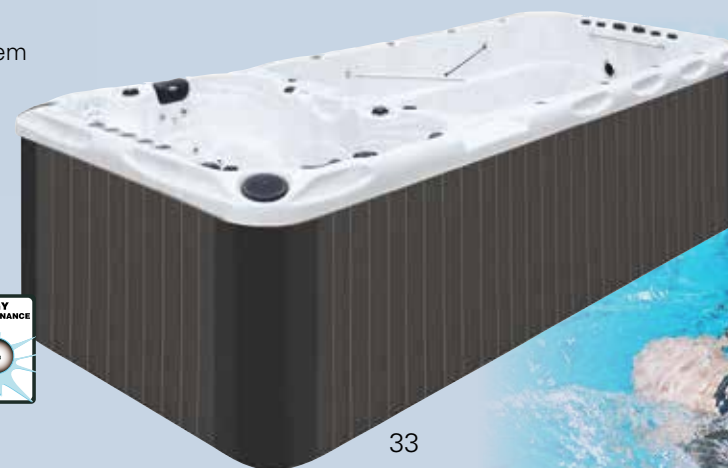

Full specification page 39