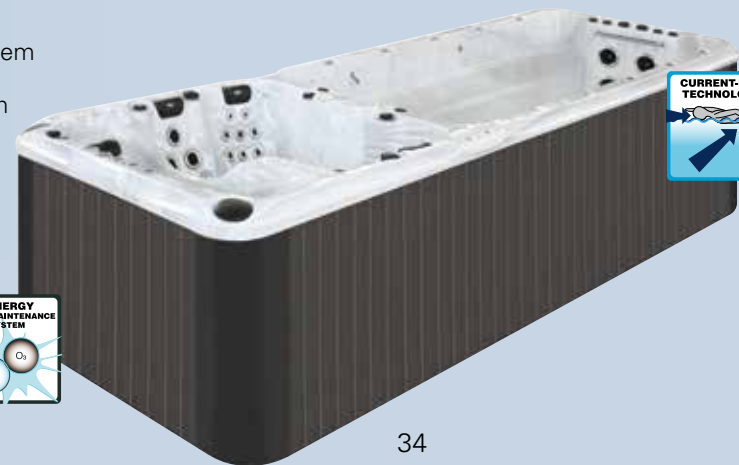

The Energy Swim Spa, fully featured with a long swim lane and over 100 jets, is an impressive authority in the Passion Spas Fitness Collection. In addition to our Current Lift Technology™, which is an invention of Passion Spas to keep the swimmer prone on the water surface, there is Aqua Rolling Massage™, Intense Therapy Zone™, Therapy Wave Zone™, and Waterfall Massage™. The Energy also includes our innovative Levitation Bed, a top-to-toe full-body massage feature that creates a deeply relaxing floating sensation. Furthermore, with two seats and one lounger, there's plenty of room to share. The Energy is also divided into a swim and spa section with Dual Zone heating. This allows you to stay cool during your workout and then sooth your tired muscles in the hot water of the spa.

- Dimensions Standard: 720 x 228 x 128 cm
- Dimensions Deep: 720 x 228 x 152 cm
- Number of Seats: 2
- Number of loungers: 2
- Total Massage Jets: 104
- Turbo Swimjets: 4
- Floor Swimjets: 2
- Synergy Water Maintenance System
- Energy Efficient Filtration Pump
- Starbrite Interior LED light System
- Wi-Fi Ready
- Hybrid Heating™
- Capacity Standard: 14000 liter
- Dry Weight Standard: 1650 kg

- Capacity Deep: 16000 liter
- Dry Weight Deep: 1800 kg
- Current-Lift Technology™

Full specification page 39

Features

	DREAM	RENEW	REFRESH	RELAX	REPOSE
PROFESSIONAL DESIGN					
Seats	3	2	4	3	3
Loungers	2	1	1	2	3
StarBrite Interior LED Light System	Standard	Standard	Standard	Standard	Standard
Water Fall with LED	—	Standard	Standard	Standard	Standard
Molded Headrest Soft Pillows	—	3	3	3	4
Aromatherapy	—	Standard	Standard	Standard	Standard
PHYSICAL THERAPY					
Aqua Rolling Massage™	—	—	—	—	—
Water Jets	20	26	26	30	50
Air Injector Jets	—	8	8	6	10
Massage Pump	5HP	5HP	5HP	5HP	5HP
Filtration Pump	—	1/4 HP	1/4 HP	1/4 HP	1/4 HP
Air Pump	—	1/2 HP	1/2 HP	1/2 HP	1/2 HP
PERFECT WATER					
Ozone Jets	—	1	1	1	1
Ozone Sanitation System	—	Standard	Standard	Standard	Standard
Skim Filter	Standard	Standard	Standard	Standard	Standard
Gravity Drain	Standard	Standard	Standard	Standard	Standard
Synergy Water Maintenance System	—	—	—	—	Standard
PLANET FRIENDLY					
Heat Lock System	Standard	Standard	Standard	Standard	Standard
Polyurethane Urethane Insulation	Standard	Standard	Standard	Standard	Standard
Triple Layer Insulation	—	Standard	Standard	Standard	Standard
Hybrid Heating™	Standard	Standard	Standard	Standard	Standard
5/4 Ultra Efficient Walk – On Cover	Optional	Optional	Optional	Optional	Standard
PRECISION ENGINEERING					
Synthetic Maintenance Free Cabinet	Standard	Standard	Standard	Standard	Standard
Everlast™ Synthetic Floor	—	Standard	Standard	Standard	Standard
Durable Synthetic Support structure	—	Standard	Standard	Standard	Standard
PROTECTION FOR YOU					
Warranty Equipment	2 Year	2 Year	2 Year	2 Year	2 Year
Warranty Surface	5 Year	5 Year	5 Year	5 Year	5 Year
Warranty Structure	10 Year	10 Year	10 Year	10 Year	10 Year