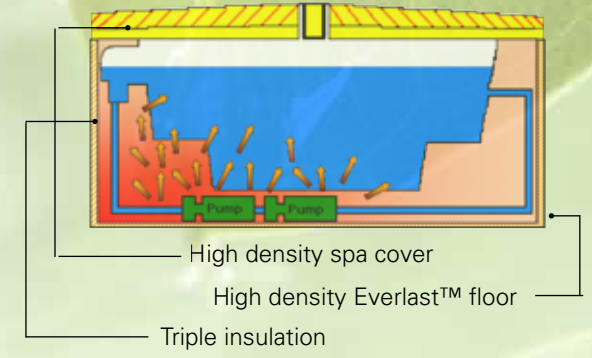

Heat Lock System