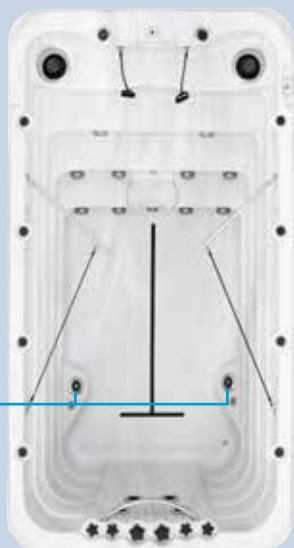

Passion Spas is the only Swim Spa manufacturer in the world to offer Current-Lift Technology™, enabling the swimmer to remain prone on the water surface at any degree of current intensity.

The Fitness Collection of Swim Spas is designed to provide an authentic swimming experience that adjusts to the intensity of your workout. Our innovative Current-Lift technology™ was developed by Passion Spas and automatically adjusts the water current to the intensity of your workout. As you decrease the force of the upper two swim jets, the lower swim jets automatically increase in intensity, creating more “lift,” providing more buoyancy as your swimming speed decreases. The faster you swim, the less lift if needed from the lower jets and the flow is directed to the upper jets for a stronger current. Swim Spas in the Fitness Collection also include Rowing Gear, Access Step and Synergy Water Maintenance System as standard features.

- Dimensions Standard: 400 x 228 x 126 cm
- Dimensions Deep: 400 x 228 x 152 cm
- Turbo Swimjets: 4
- Floor Swimjets: 2
- Synergy Water Maintenance System
- Energy Efficient Filtration Pump
- Starbrite Interior LED light System
- Wi-Fi Ready
- Hybrid Heating™
- Capacity Standard: 7500 liter
- Dry Weight Standard: 1200 kg
- Capacity Deep: 9000 liter
- Dry Weight Deep: 1400 kg
- Current-Lift Technology™

Full specification page 39

- Dimensions Standard: 500 x 228 x 126 cm
- Dimensions Deep: 500 x 228 x 152 cm
- Turbo Swimjets: 4
- Floor Swimjets: 2
- Synergy Water Maintenance System
- Energy Efficient Filtration Pump
- Starbrite Interior LED light System
- Wi-Fi Ready
- Hybrid Heating™
- Capacity Standard: 10000 liter
- Dry Weight Standard: 1400 kg
- Capacity Deep: 12000 liter
- Dry Weight Deep: 1600 kg
- Current-Lift Technology™