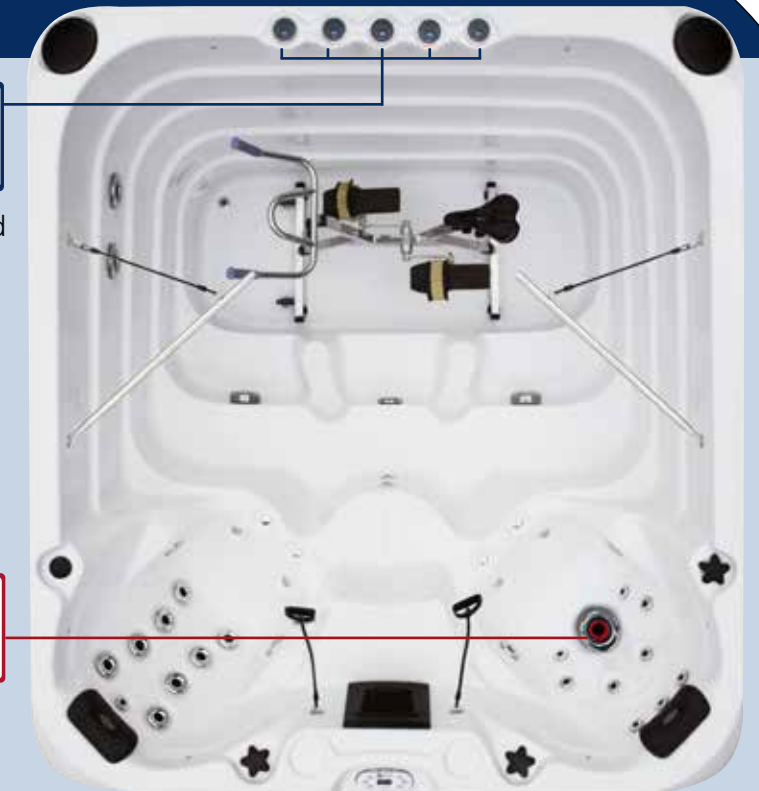

Full specification page 38

SWIMSPA AQUATIC 2 SPORT COLLECTION

Sweeping curves that create entrance stairs distinguish the Aquatic 2 Swim Spa by Passion Spas. Two deep, extra-wide bucket seats packed with massage jets sit at one end of the spa, while a long swim lane provides plenty of room for your workout routine. Each Passion Swim Spa is built with the same energy efficient construction as our spa line, including full bottom tray, insulation on the shell and cabinet.

Full specification page 38

SWIMSPA AQUATIC 3 / 3 DEEP

SPORT COLLECTION

The Aquatic 3 is the ultimate multi-use Swim Spa. The swimming area has two seats in addition to a spacious swim lane, and there is an adjoining spa with ample seating for 5 people. The Aquatic 3 is available in a standard 130 cm depth, or an optional 155 cm for those desiring greater depth in the swim lane. Passion Swim Spas are equipped with high performance pumps for awesome performance plus a low-wattage filtration pump for energy efficiency.

- Dimensions: 580 x 224 x 126/155 cm
- Number of Seats: 6
- Number of Loungers: 2
- Total Massage Jets: 74
- Turbo Swim Jets: 4
- Synergy Water Maintenance System
- Energy Efficient Filtration Pump
- Starbrite Interior LED Light System
- Wi-Fi Ready
- Hybrid Heating™
- Capacity: 12500/ 14500 L
- Dry Weight: 1550/1700 KG

Full specification page 38

- Dimensions: 250 x 226 x 165 cm
- Standard constructed for half built-in the ground: ±70 cm under ground level, ±85 cm above ground level
- Number of seats: 3
- Bicycle workout jets: 2
- Total Massage Jets: 32
- Synergy Water Maintenance System
- Energy Efficient Filtration Pump
- Starbrite Interior LED light System
- Wi-Fi Ready
- Hybrid Heating™
- Capacity: 3800 l
- Dry Weight: 525
- Aquabike
- Resistance bands
- Rowings bars
- Safety Grip Shell