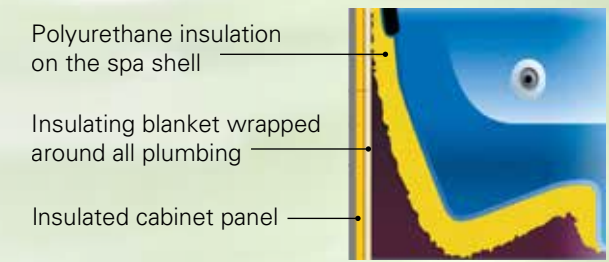

Triple Layer Insulation