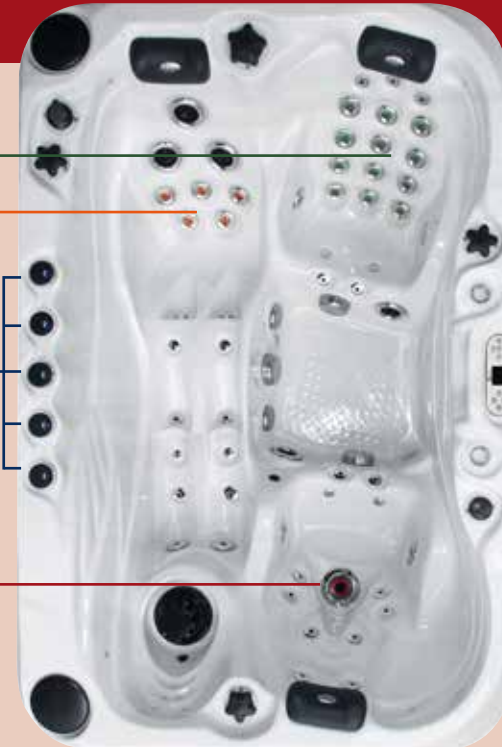

The pleasing contours of the spa combine beauty with function for exceptional relaxation. Since it is part of the Signature Collection, the Desire comes standard with proprietary features including Aqua Rolling Massage™, Synergy Water Maintenance System, Hybrid Heating™, and more. Passion Spas has designed the most therapeutic spa features available for an amazing spa experience.

Full specification page 36

- Dimensions: 274 x 228 x 91 cm
- Number of Seats: 4
- Number of Loungers: 2
- Total massage Jets: 68
- Aqua Rolling Massage™
- Soft Air Massage System
- Synergy Water Maintenance System
- Energy Efficient Filtration Pump
- Starbrite Interior Led Light System
- Audio System with IPOD Docking Station
- Wi-Fi Ready
- Hybrid Heating™
- Capacity: 1660 L
- Dry Weight: 490 KG

THE SENSATION

EXCLUSIVE COLLECTION

Efficient use of space and exceptional variety of massage experiences define the Sensation Spa. The offset bucket seats allow the users to face each other without having to share foot space, and the comfortable lounge seat allows even a tall person to recline in comfort. The Sensation is equipped with a multitude of massage experiences, including our exclusive Aqua Rolling Massage™ that pampers and massages your body just like a real masseuse. Multiple types of massage, substantial jets, water fountains, audio system and our exclusive Synergy Water Maintenance System combine to make the Sensation the most highly featured 3-person spa available.