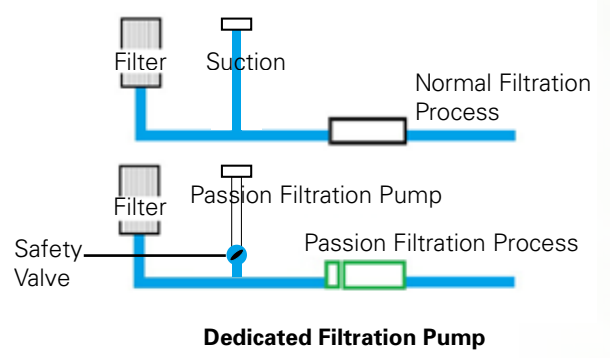

Therapy Wave Zone™

The Therapy Wave Zone™ is a massage that starts at the lower back, and slowly works its way up from your lower back to your shoulders and neck. The sensation mimics a cushioned rolling pin running up and down your back, soothing your muscles as it works its way from your lower back to neck.

PASSION SPAS PERFECT WATER

Amazingly clear water due to our synergy water purification system.

Passion Spas are equipped with a multi-faceted water purification system that helps keep your water crystal clear and reduces the need for additional water sanitation and maintenance. The sole purpose of our dedicated filtration pump is to draw water through the spa filter, insuring that your spa water is constantly being filtered regardless of whether the massage pumps are operating. The water is sanitized by means of our highly effective Ozone System and, in our Signature and Exclusive Collections, further purified with our UV sanitation system. The combination of 100% filtration, ozone sanitation and UV purification creates our Synergy Water Maintenance System that creates the ultimate in clear water.