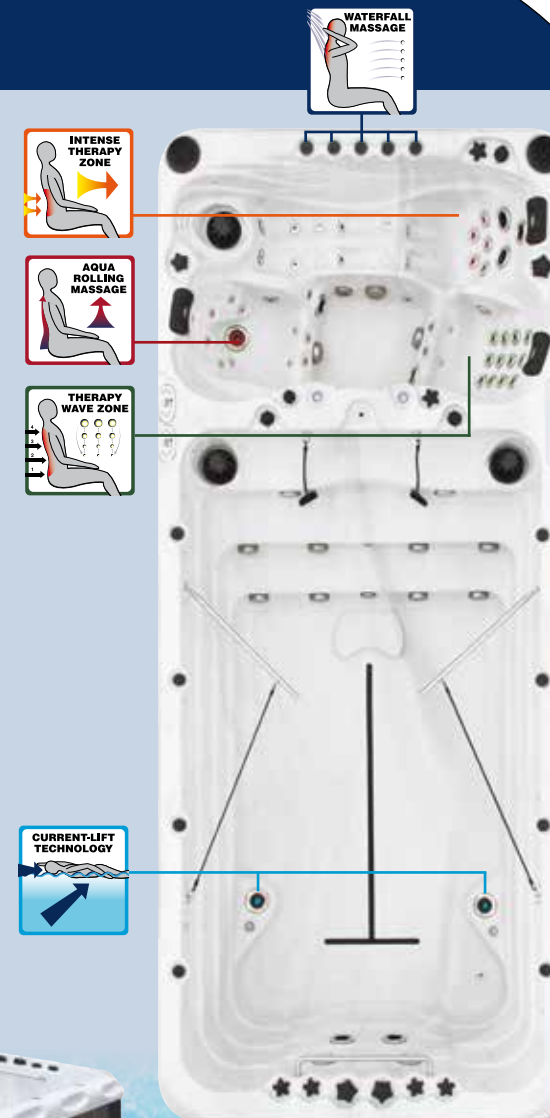

Full specification page 39