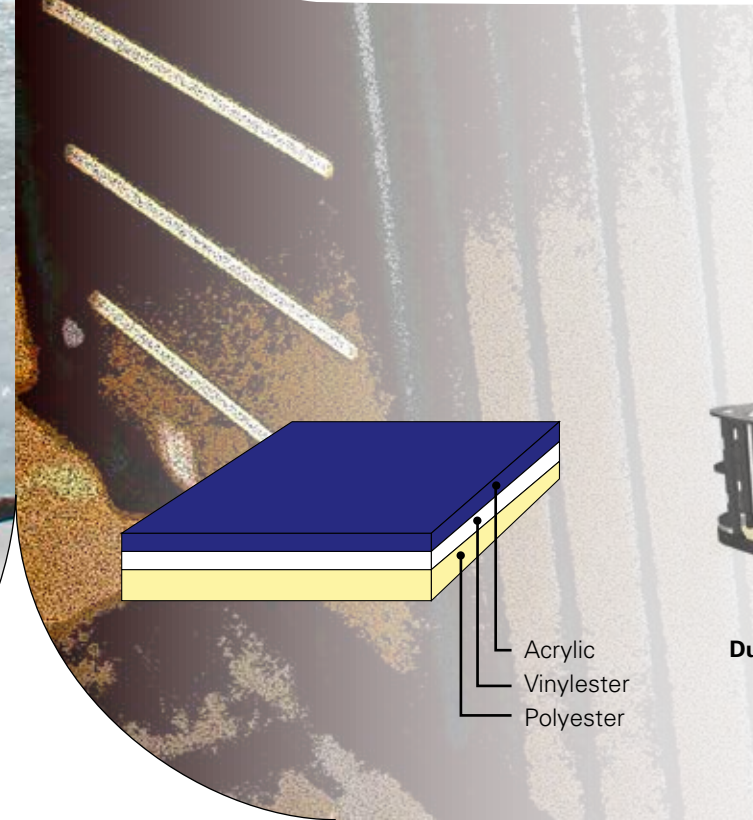

PASSION SPAS PRECISION ENGINEERING

Design and construction that make Passion Spas the best in structural integrity.

Passion Spas are designed to perform and built to last. Quality components and precise manufacturing combine to create one of the most fully featured and innovative spas available. Our acrylic shell is reinforced with vinyl-ester resin laminates that are applied by hand. The shell is supported by a durable synthetic support structure that will ensure that you can enjoy your spa for years to come. The entire base of the spa is enclosed with our Everlast synthetic floor support, providing integral seat supports and structural integrity. Passion Spas deliver superior design, quality components, and experienced craftsmanship in a spa that will provide you and your family with years of enjoyment.