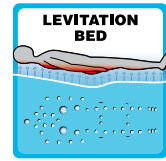

Aqua Rolling Massage™

Our exclusive Aqua Rolling Massage™ pushes water up the back of the seat through specially designed recesses in the spa shell.

The resulting agitation of the water creates a vigorous massage that works the muscles throughout your back.

Intense Therapy Zone™

The Intense Therapy Zone™ provides a concentrated, penetrating massage to the lower regions of your back. The intensity of the pressure can be adjusted.

Only Passion Spas offers a therapy system for your lower back muscles that allows you to isolate specific areas with the intensity of massage you desire.

Levitation Bed™

The Levitation bed™ is the most innovative spa massage feature available.

Experiencing this massage will give you a floating sensation because your body is completely enveloped in a soothing massage that can be adjusted for intensity and effect. You can lie either face down or face up, giving you a full head to toe massage that is simply amazing. The Levitation Bed™ is the only one of its kind and offered exclusively by Passion Spas.