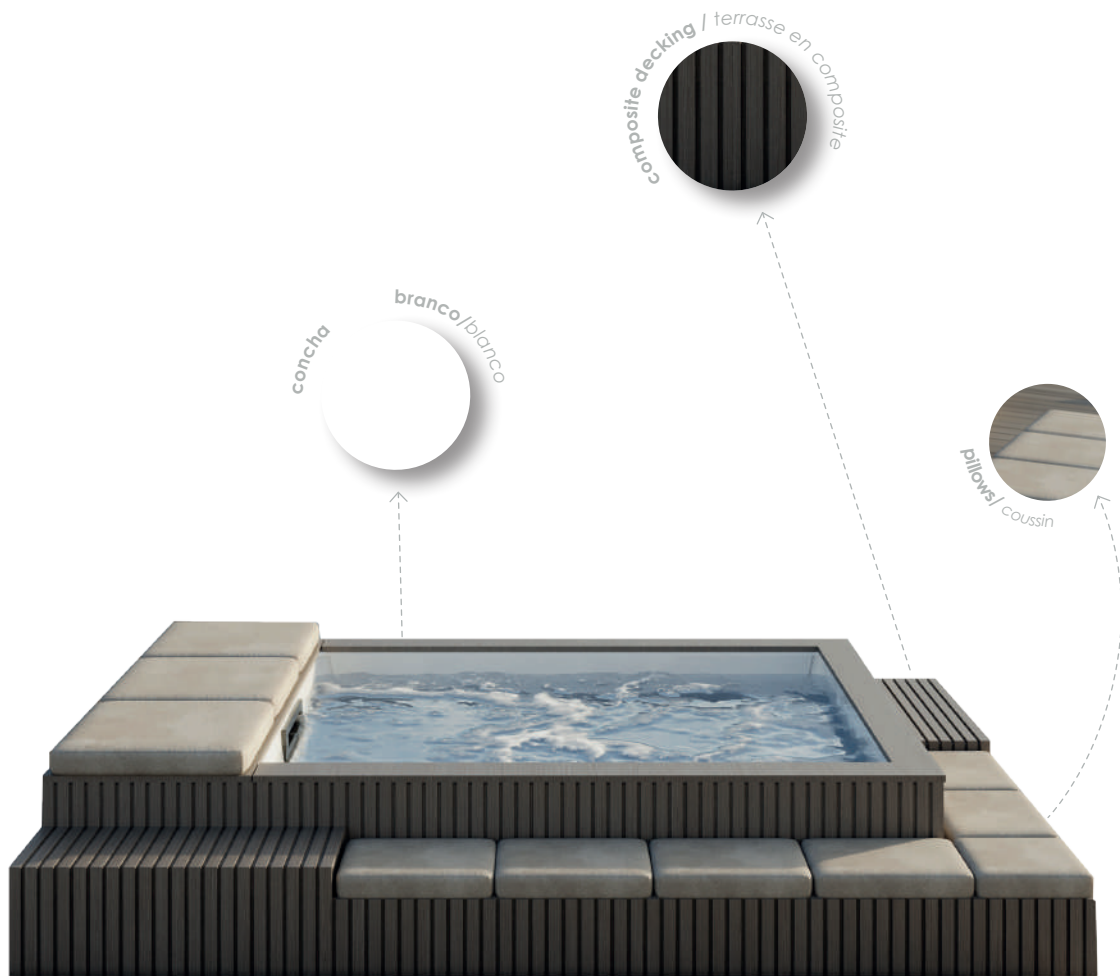

### Complementos

ALMOFADA/ COJÍN 66  
66 X 39 cm

MODULO 36  
36 X 36 X 43 cm

MODULO 50  
50 X 36 X 43 cm

MODULO 100  
100 X 36 X 55 cm

portcrl  
By SUPERIOR WELLNESS

Portcrl by SUPERIOR WELLNESS